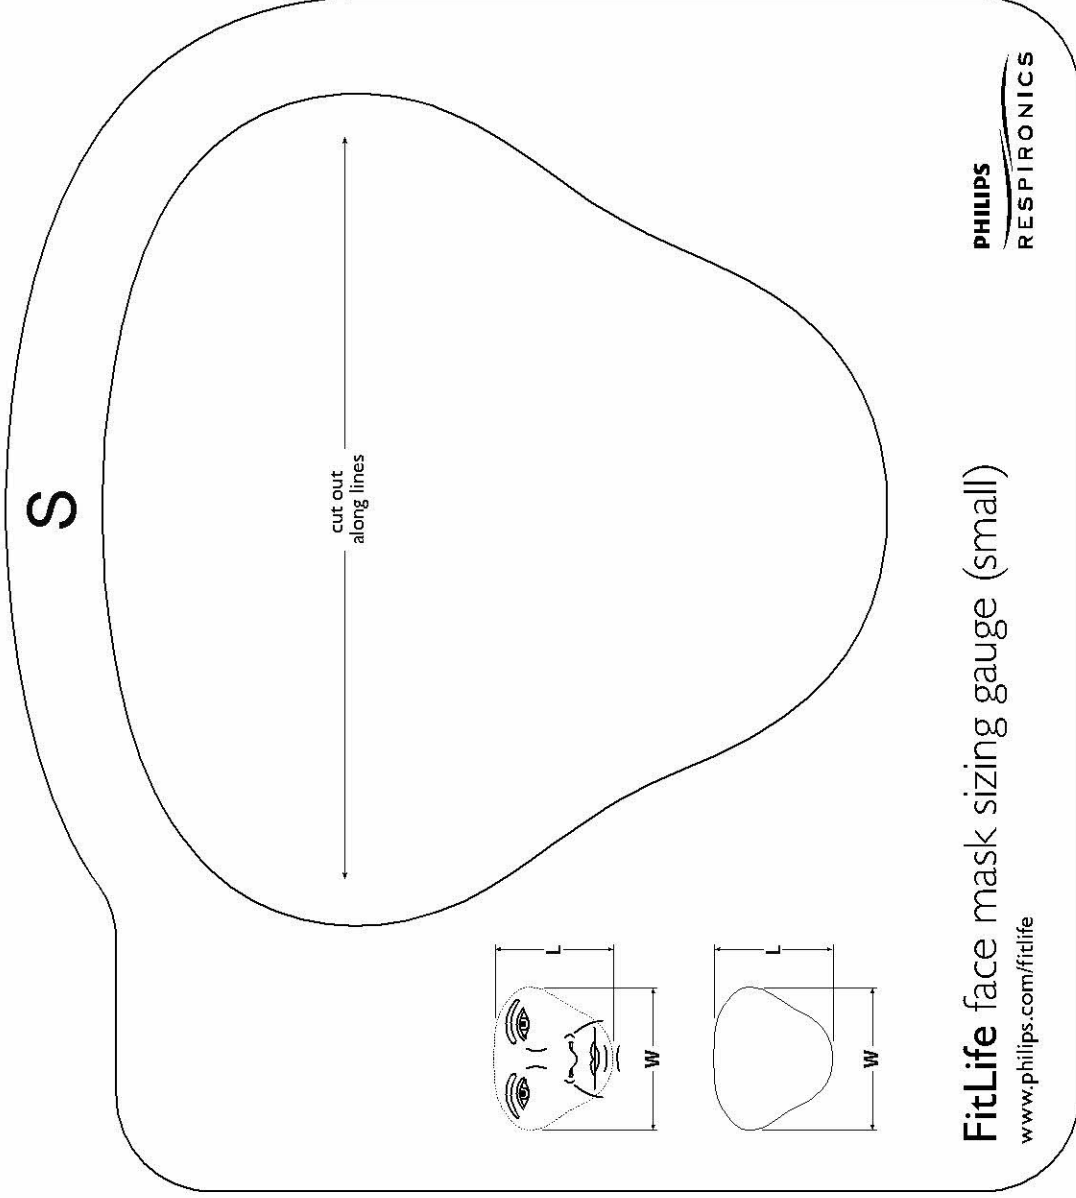

Note: For proper mask sizing print out this page at 100%.
Do NOT select the "Shrink oversized pages to paper size" option.
The box in the upper right corner should measure 1 inch square.

FitLife face mask sizing gauge (small)

www.philips.com/fitlife

PHILIPS
RESPIRONICS

Note: For proper mask sizing print out this page at 100%.
Do NOT select the "Shrink oversized pages to paper size" option.
The box in the upper right corner should measure 1 inch square.

FitLife face mask sizing gauge (large)

www.philips.com/fitlife