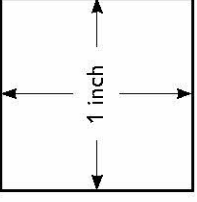

Note: For proper mask sizing print out this page at 100%.
Do NOT select the "Shrink oversized pages to paper size" option.
The box in the upper right corner should measure 1 inch square.

FitLife face mask sizing gauge (small)

www.philips.com/fitlife

PHILIPS
RESPIRONICS

Note: For proper mask sizing print out this page at 100%.
Do NOT select the "Shrink oversized pages to paper size" option.
The box in the upper right corner should measure 1 inch square.