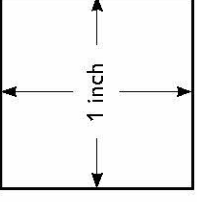

Note: For proper mask sizing print out this page at 100%.
Do NOT select the "Shrink oversized pages to paper size" option.
The box in the upper right corner should measure 1 inch square.

FitLife face mask sizing gauge (small)

www.philips.com/fitlife

PHILIPS
RESPIRONICS

Note: For proper mask sizing print out this page at 100%.
Do NOT select the "Shrink oversized pages to paper size" option.
The box in the upper right corner should measure 1 inch square.