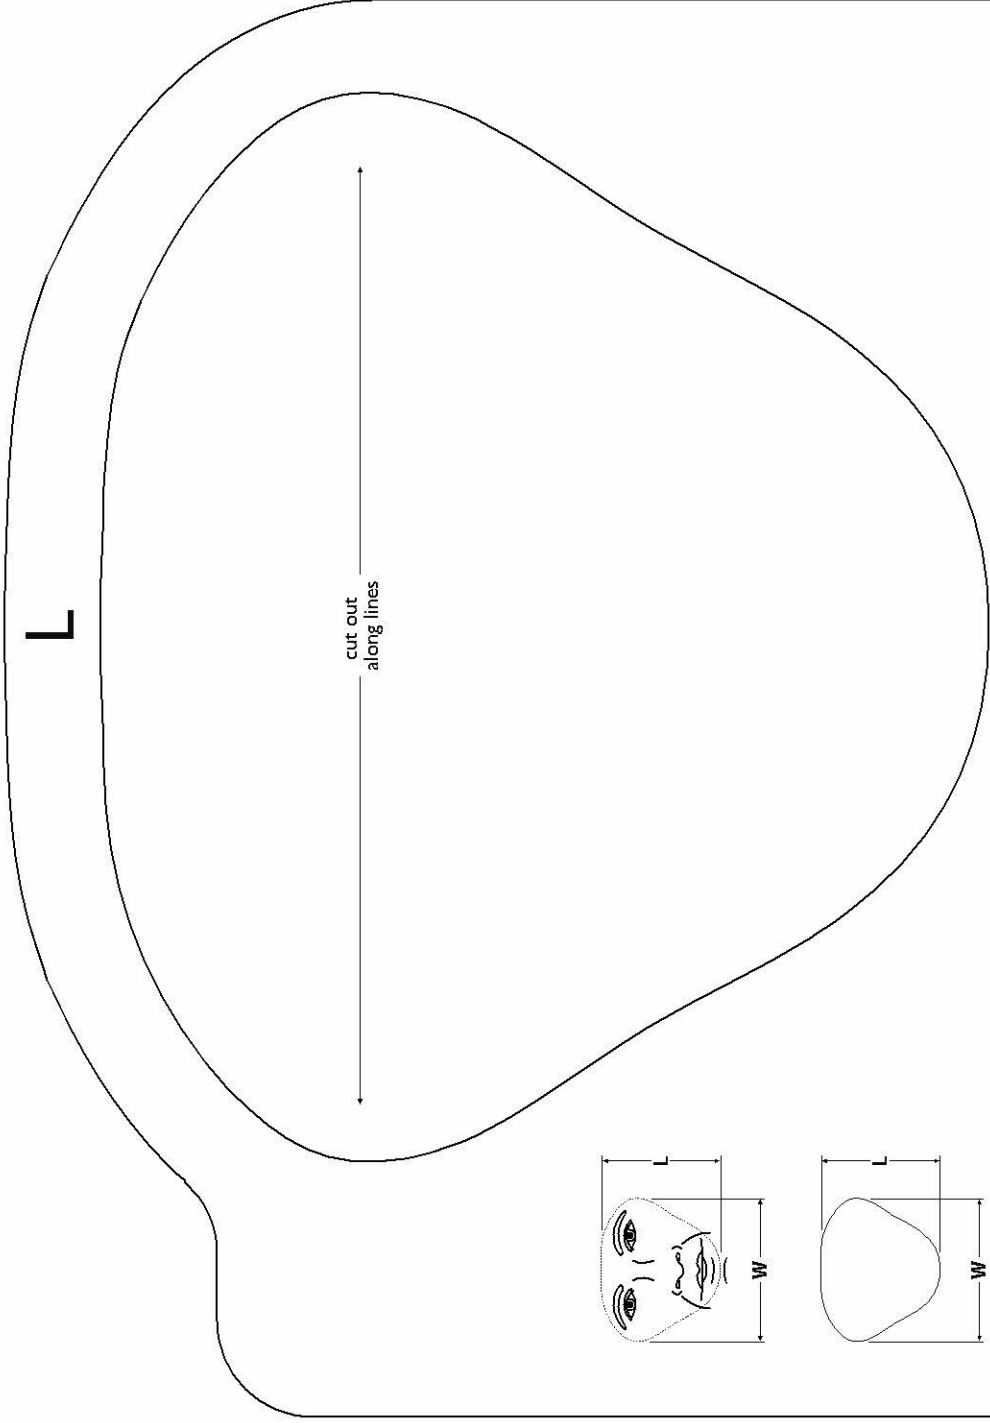

Note: For proper mask sizing print out this page at 100%.
Do NOT select the "Shrink oversized pages to paper size" option.
The box in the upper right corner should measure 1 inch square.

FitLife face mask sizing gauge (small)

www.philips.com/fitlife

PHILIPS
RESPIRONICS

Note: For proper mask sizing print out this page at 100%.
Do NOT select the "Shrink oversized pages to paper size" option.
The box in the upper right corner should measure 1 inch square.

FitLife face mask sizing gauge (large)

www.philips.com/fitlife