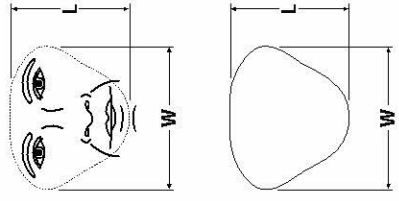

Note: For proper mask sizing print out this page at 100%.
Do NOT select the "Shrink oversized pages to paper size" option.
The box in the upper right corner should measure 1 inch square.

FitLife face mask sizing gauge (small)

www.philips.com/fitlife

PHILIPS
RESPIRONICS

Note: For proper mask sizing print out this page at 100%.
Do NOT select the "Shrink oversized pages to paper size" option.
The box in the upper right corner should measure 1 inch square.