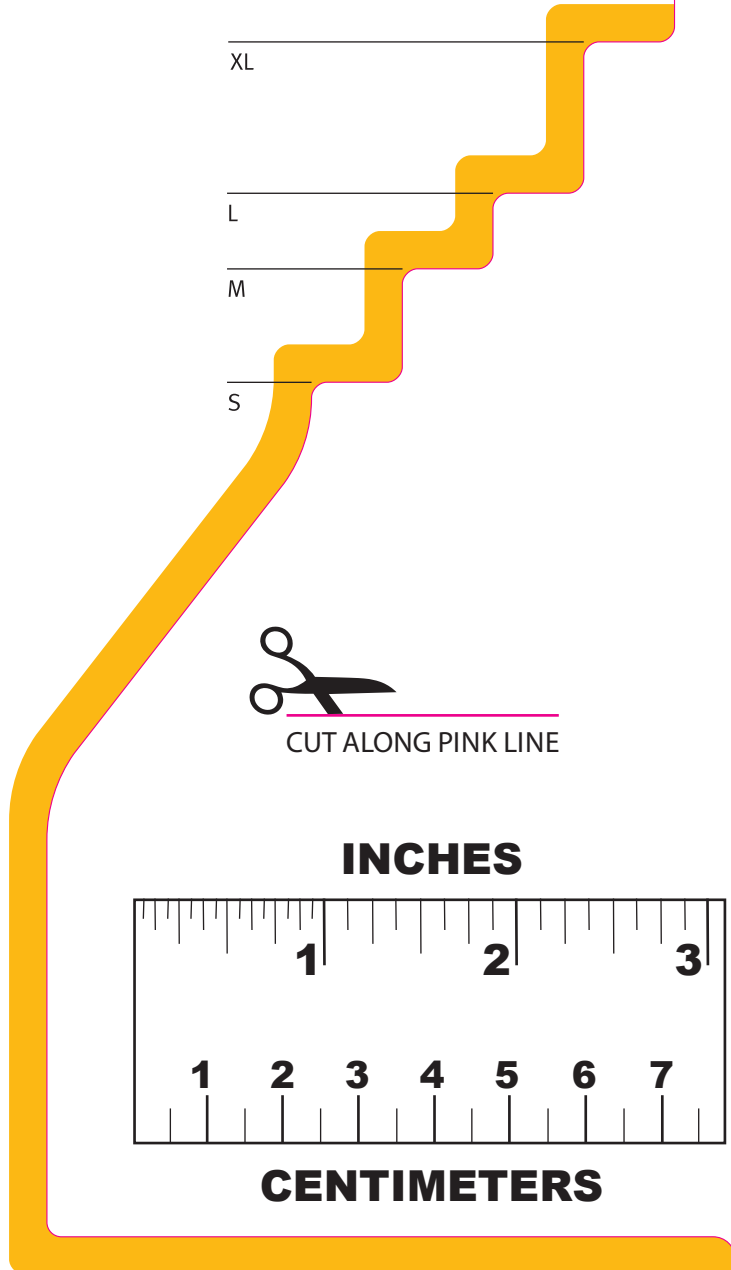

**Zest Plus / Zest Q Plus**

**Zest / Zest Q / Lady Zest Q**

**Zest Petite / Zest Q Petite  
Lady Zest Q Petite**

- Full Face Delivery    ● Direct Nasal Delivery
- Nasal Delivery        ● Oral Delivery

XL

L

M

S

CUT ALONG PINK LINE

**INCHES**

**CENTIMETERS**

**Forma™**  
FULL FACE MASK

**Fisher & Paykel**  
HEALTHCARE