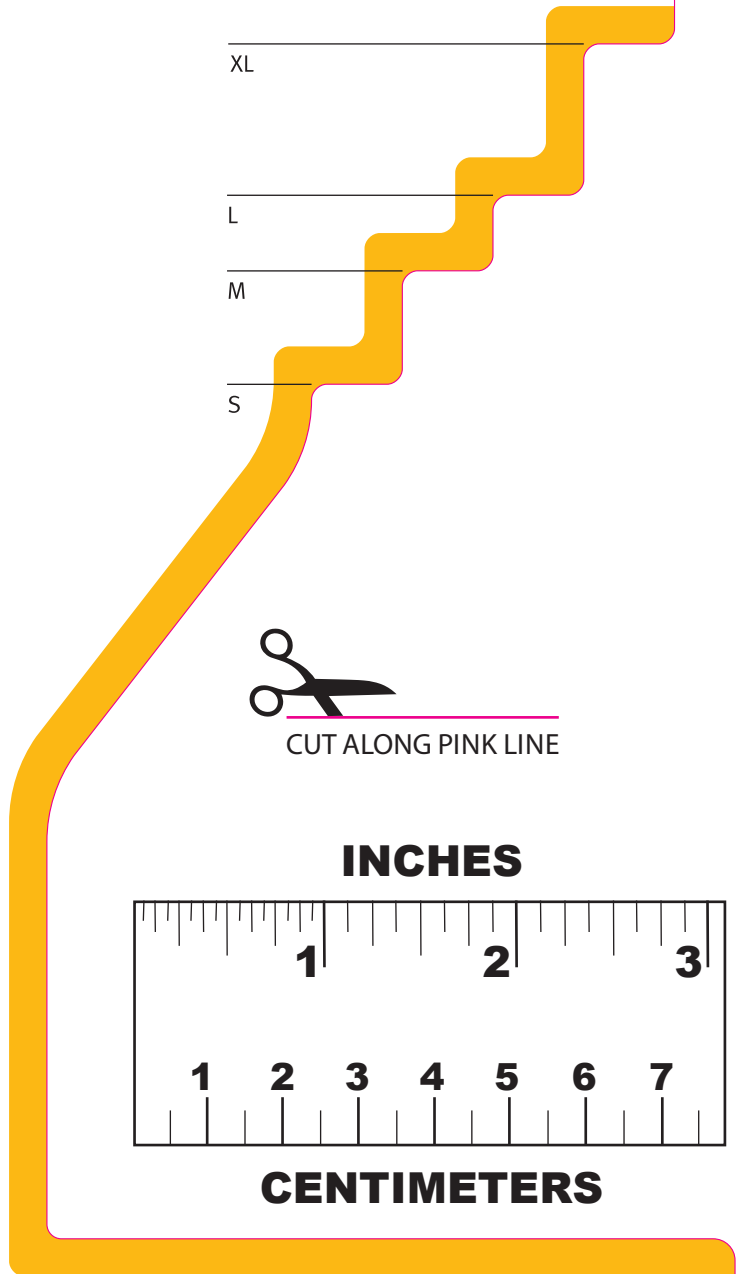

Zest Plus / Zest Q Plus

Zest / Zest Q / Lady Zest Q

**Zest Petite / Zest Q Petite
Lady Zest Q Petite**

- Full Face Delivery ● Direct Nasal Delivery
- Nasal Delivery ● Oral Delivery

XL

L

M

S

CUT ALONG PINK LINE

INCHES

CENTIMETERS

Forma™
FULL FACE MASK

Fisher & Paykel
HEALTHCARE